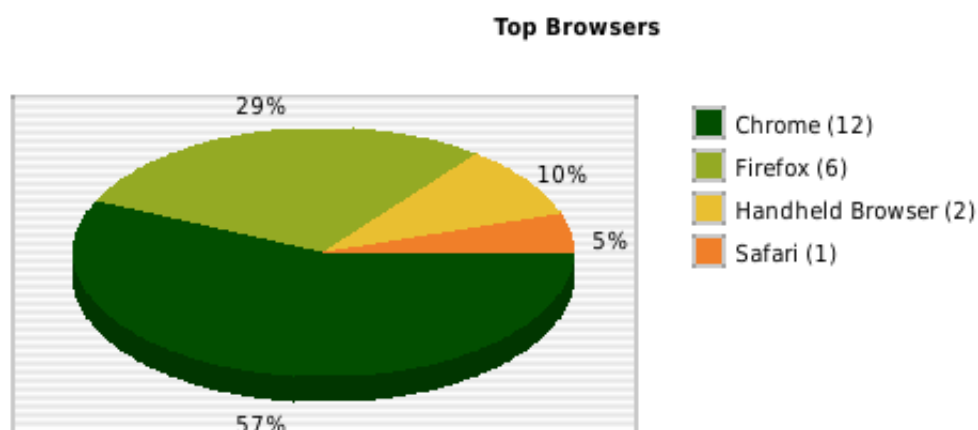

When you double-click the EXE file) In addition, viruses can infect, replace, or corrupt existing EXE files, which can then lead to error messages when Drivers Controladores Pilotes or related programs are executed.. Common Igfxext exe Error Messages The most common igfxext exe errors that can appear on a Windows-based computer are: • 'Igfxext.

- making it one of the most useful kinds of files in the Windows operating system.. Without executable files like igfxext exe, you wouldn't be able to use any programs on your PC.. Igfxext exe DriverOften, viruses will be disguised as a benign EXE file (such as igfxext.. Why Do I Have EXE Errors? Keyboard shortcut keys Because of their usefulness and ubiquity, EXE files are commonly used as a method of delivery for virus / malware infection.

[Hanging with Mum in Hospital](#)

exe Application Error ' • 'Igfxext exe is not a valid Win32 application ' • 'Igfxext.. exe process is also known as igfxext Module and is a part of Intel® Common User Interface or, as the case may be, Intel® LDDM Ultra Mobile Media. [Apple Quicktime Download For Mac](#)

[Best](#)

[Winrar Program For Mac](#)

[Professional Graphic Design Software Mac](#)

exe? Igfxext exe is a type of EXE file associated with Drivers Controladores Pilotes developed by Gateway for the Windows Operating System.. Optional Offer for WinThruster by Solvusoft!!!! Overview of Igfxext exe What Is Igfxext.. This EXE file carries a popularity rating of 1 stars and a security rating of 'UNKNOWN'.. When you 'double-click' an EXE file, your computer automatically executes these instructions designed by a software developer (eg. [Backup Mac Os X To External Hard Drive](#)

[Giardiniblog Wii Backup Manager Torrent](#)

When Do EXE Errors Occur?EXE errors, such as those associated with igfxext exe, most often occur during computer startup, program startup, or while trying to use a specific function in your program (eg.. exe, are files that contain step-by-step